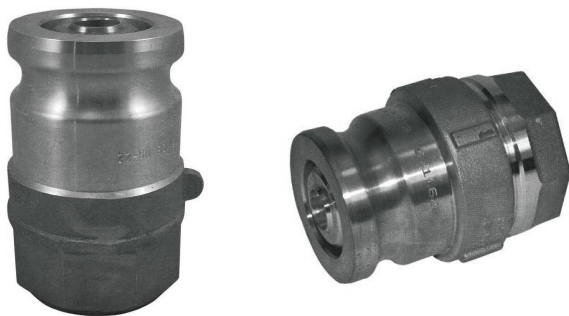

KAM STYLE DRY DISCONNECTS

Elbow Couplers with Swivel

Dry disconnect couplings are used on multi compartment petroleum, solvent and chemical product delivery trucks with an on board pumping unit. Helps reduce the hazard potential of spilled liquid during the connection/disconnection process. Available in 2" or 3" with Buna or Viton Seals.

2" Dixon w/ Viton Seals
14-DBS62-200

\$ 935.77

Straight Couplers

Used at liquid transfer points where product loss could occur, they provide a reliable solution to prevent spillage during connection or disconnection. They are well suited for handling petroleum products, solvents, chemicals, vegetable oils, detergents and many acids and caustics. Available in 2" or 3" with Buna or Viton Seals.

2" Dixon w/ Buna Seals
14-DBC61-200

\$ 669.18

2" Dixon w/ Viton Seals
14-DBC62-200

\$ 749.64

3" Dixon w/ Buna Seals
14-DBC61-300

\$ 1,393.81

3" Dixon w/ Viton Seals
14-DBC62-300

\$ 1,555.74

Adaptors

Helps to prevent liquid spillage during the connection/disconnection process. The adaptor contains a spring loaded poppet to assure fast closing and tight seal. Available in 2" or 3" with Buna or Viton Seals.