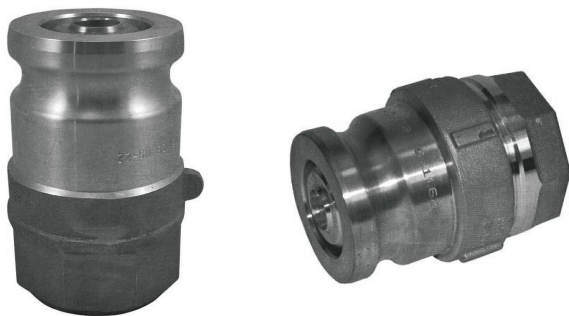

### Straight Couplers

Used at liquid transfer points where product loss could occur, they provide a reliable solution to prevent spillage during connection or disconnection. They are well suited for handling petroleum products, solvents, chemicals, vegetable oils, detergents and many acids and caustics. Available in 2" or 3" with Buna or Viton Seals.

**\$ 1,295.40**

2" Dixon w/ Buna Seals  
**14-DBC61-200**

**\$ 626.26**

2" Dixon w/ Viton Seals  
**14-DBC62-200**

**\$ 701.57**

3" Dixon w/ Buna Seals  
**14-DBC61-300**

**\$ 1,304.41**

3" Dixon w/ Viton Seals  
**14-DBC62-300**

### Adaptors

Helps to prevent liquid spillage during the connection/disconnection process. The adaptor contains a spring loaded poppet to assure fast closing and tight seal. Available in 2" or 3" with Buna or Viton Seals.